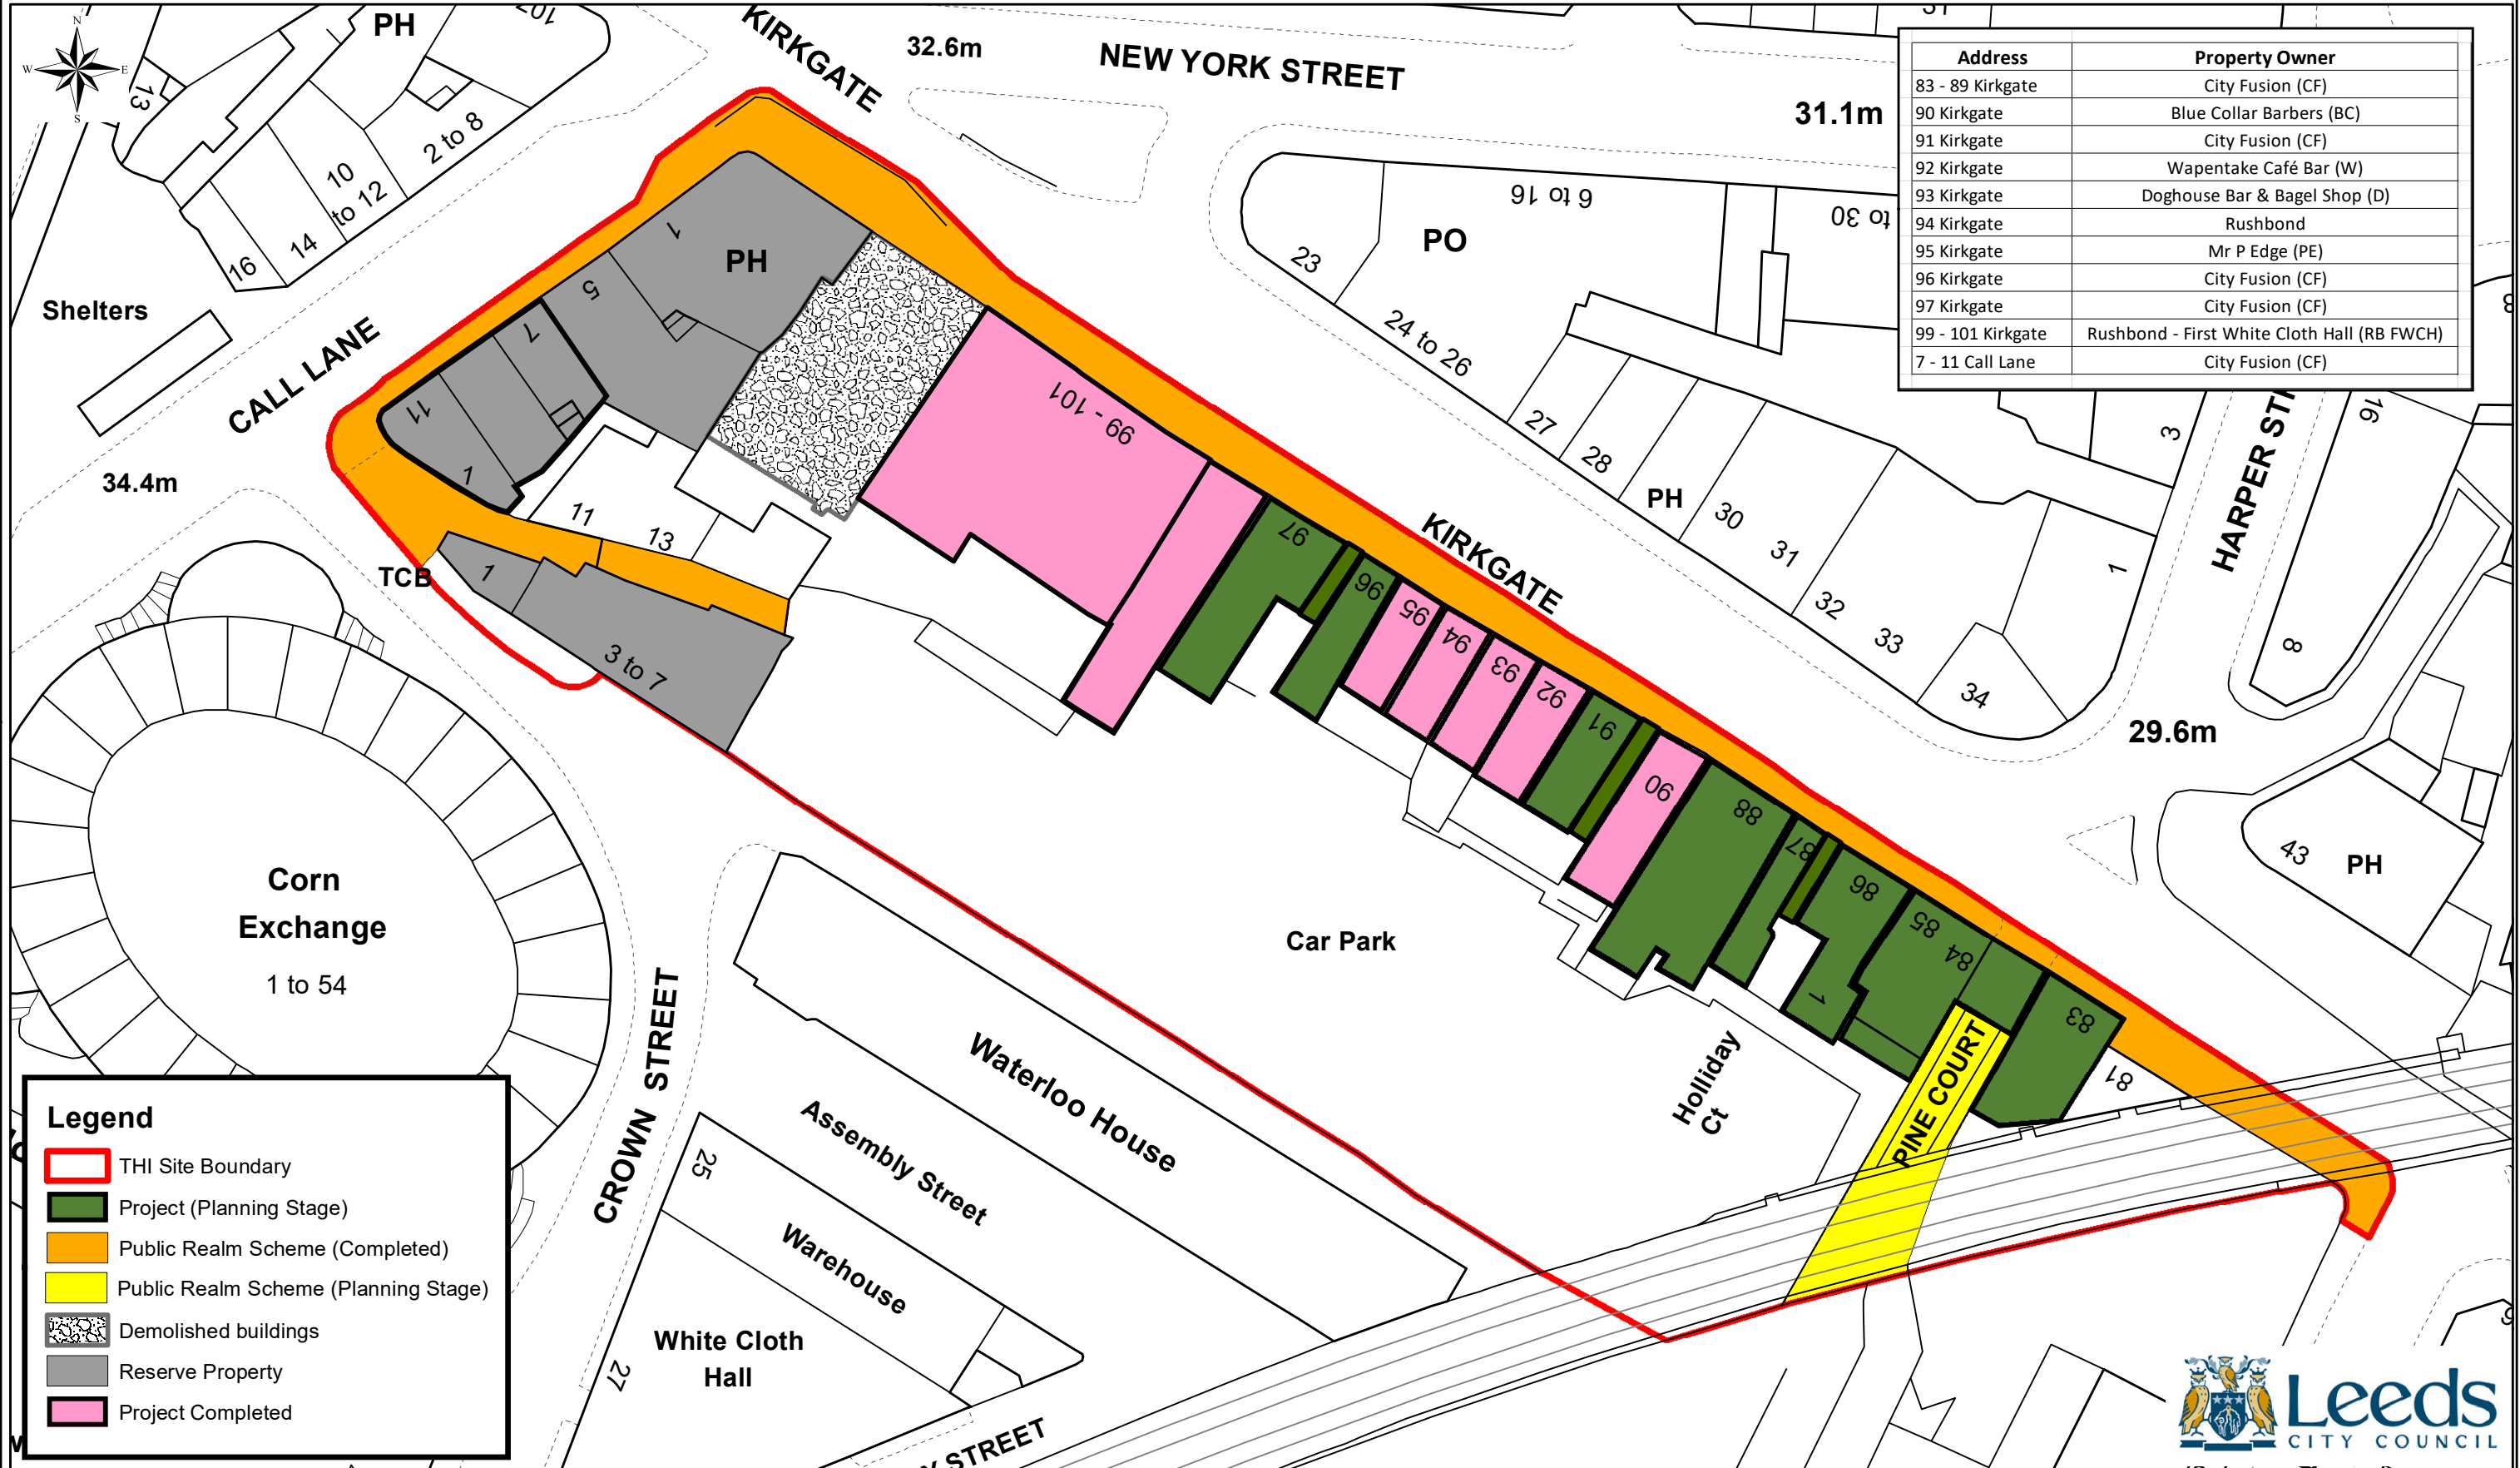

LOWER KIRKGATE THI SCHEME PROJECT PLAN KIRKGATE, LEEDS LS2

© Crown Copyright and database right 2020 Ordnance Survey LA100019567

You are not permitted to copy, sub-licence, distribute or sell any of this data to third parties in any form.
Produced by Land Records, City Development, Leeds City Council

Prepared By - A HUSSAIN Date :- 18/04/2023 OS No :- SE3033SW SCALE - 1:500

PLAN No - 18633/W